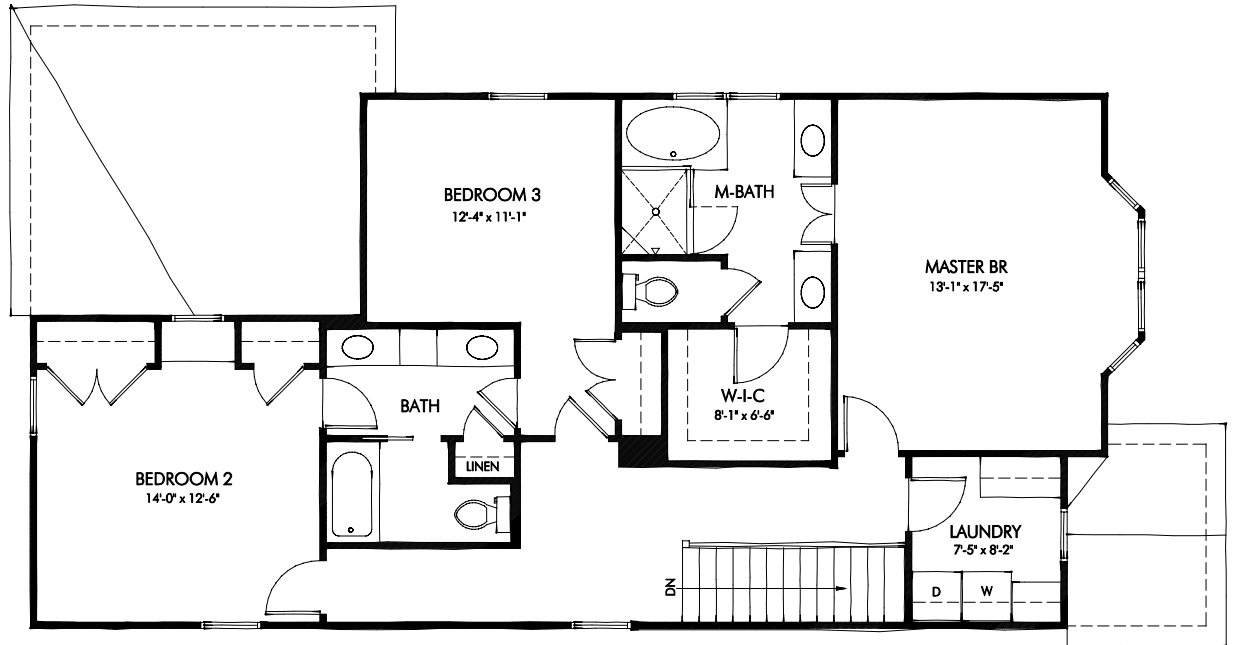

PATIO /
PRIVATE YARD

FIRST FLOOR

2,460 Sq. Ft.
3Br, 2.5 Ba

SECOND FLOOR

LOT 287