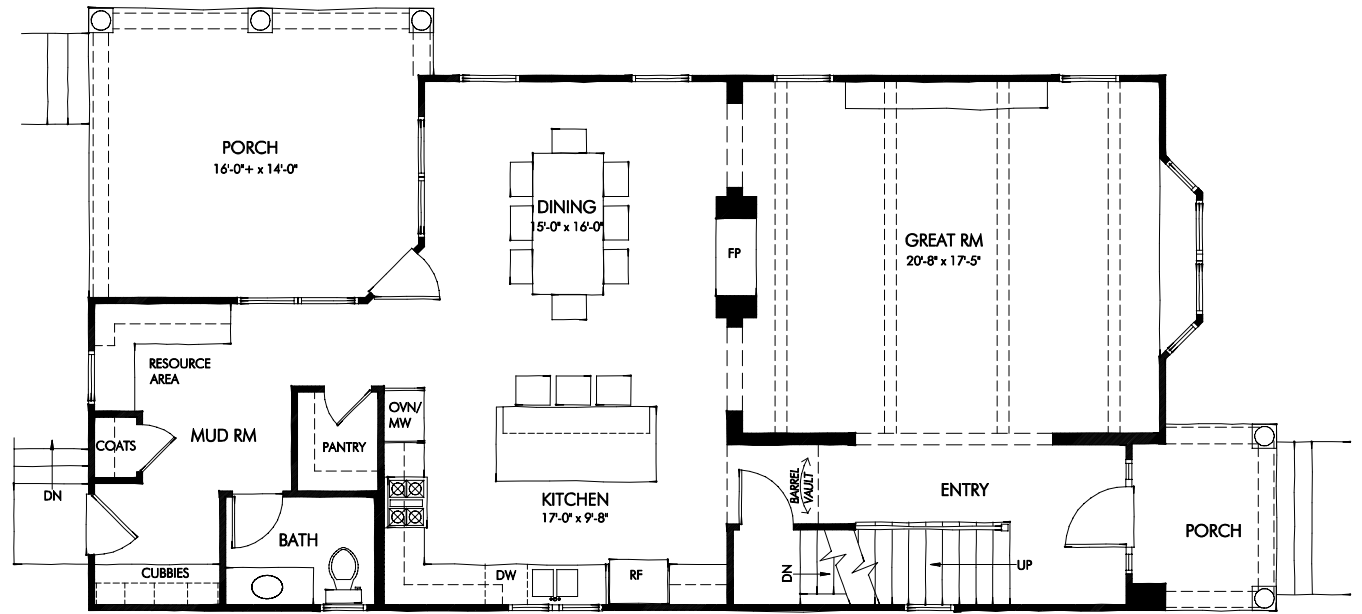

PATIO /
PRIVATE YARD

FIRST FLOOR

2,460 Sq. Ft.
3Br, 2.5 Ba

SECOND FLOOR

LOT 287